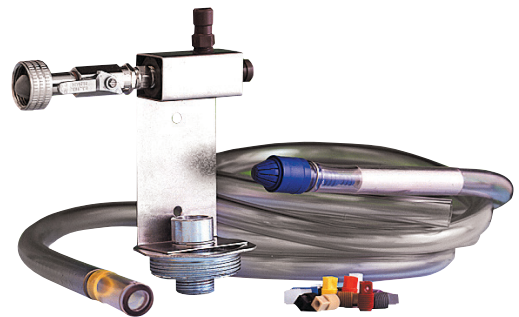

HydroMaster

High flow dilution for large tanks, totes and drums

HydroMaster drum or wall mounted proportioners automatically mix liquid cleaning and sanitizing concentrates with water and dispense the diluted solution into any container. Any size container of concentrate can be used with the HydroMaster because there's no need to tip the container to pour the contents. HydroMasters use water power, not electricity, so concentrates don't have to be located near outlets, just within a hose's reach of a water source.

Models & Specifications

Model #	Description	Flow Rate (GPM)	# of Products	Approximate Dilution Range	
				Min.	Max.
204	Wall mounted	4.8	1	4.5:1	400:1
206	Wall/drum mounted	4.8	1	4.5:1	400:1
208	High concentration	2.5	1	1:1	110:1
216	Wall/drum mounted	9.8	1	5:1	1024:1
220	Wall/drum mounted	16.8	1	8:1	1136:1