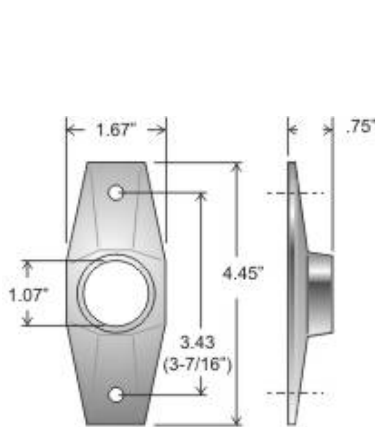

## Shower Curtains and Accessories

- Code 1144:** Chrome Shower rod 5' x 1" dia.  
**Code 1144-500:** Hold Back Hook and Chain  
**Code 1144-501L:** Stainless steel Curtain Hooks (pack of 12)  
**Code 1144-502:** Shower Curtain 48" x 78"  
**Code 1144-503:** Tub Curtain 70" x 72"

### **Specifications:**

Shower curtains are made of 100% mildew & cold treated PEVA , 8 gauge (.2mm) in thickness and have a suede embossed colour fast finish. The curtains are mildew proof and cold crack (-15 degrees C) treated. The shower ring grommets are reinforced with aluminum and Concealed in an extra strength header. Shower curtain comes in standard white colour. Hooks are stainless steel. Mounting flange is injection moulded plastic in plated finish (mounting screws provided)

### RIDEAUX DE DOUCHE

**Code 1145-S:** Tringle de douche en inox. 60 po x 1 1/4 po de dia.

**Code 1145-36S:** Tringle de douche en inox. 36 po x 1 1/4 po de dia.

**Code 1145-72S:** Tringle de douche en inox. 72 po x 1 1/4 po de dia.

1145-72SS : Tringle de douche en inox., 72 po x 1 1/4 po de dia.

1145-36SS : Tringle de douche en inox., 36 po x 1 1/4 po de dia.