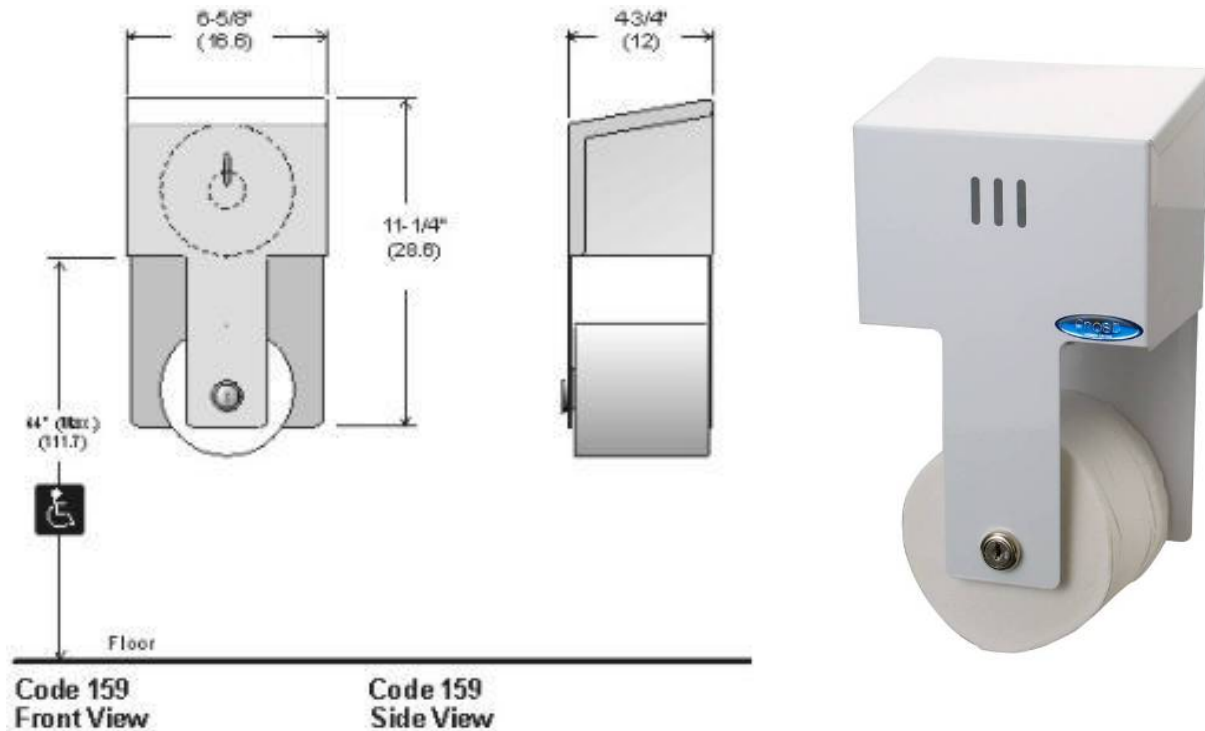

- Quality
- Value
- Service

**Tech
Reference**

Hygienic Solutions at Work

Roll Toilet Tissue Dispenser

Code 159: Vertical double roll in white epoxy finish

Specifications:

Site location: Ideal for areas requiring a heavy duty economical dispenser. Semi-concealed top promotes the use of one roll at a time.

Dispensing: Dispenses all standard toilet tissue rolls including 4.2" x 4.5", 500 sheet rolls.

Features: Capacity of two rolls per unit. Comes with keyed tumbler lock to prevent pilferage and vandalism. Front loading for easy service and maintenance. Tissue rolls are not removable without keyed access. Welded construction of both 18 ga. (front) and 20 ga. (back) cold rolled steel. Body secured to back with full length piano hinge.

Shipping Weight: 1.35 kg. (3 lbs.)

Installation: For unrestricted access, bottom of top roll to floor should not exceed 44" (111.7). Mounting screws provided.

Description and specifications applicable on date issued. Frost reserves the right to make improvements or changes without notice.

Spécifications

Numéro du produit : 159

Solutions Hygiéniques Au Travail

DISTRIBUTEUR DE PAPIER HYGIËNIQUE EN ROULEAU

Code 159: Vertical à double rouleaux, fini époxyde blanc

Caractéristiques:

Emplacement : Parfait dans les lieux nécessitant un distributeur robuste et économique. Le couvercle semi-dissimulé favorise l'utilisation d'un rouleau à la fois.