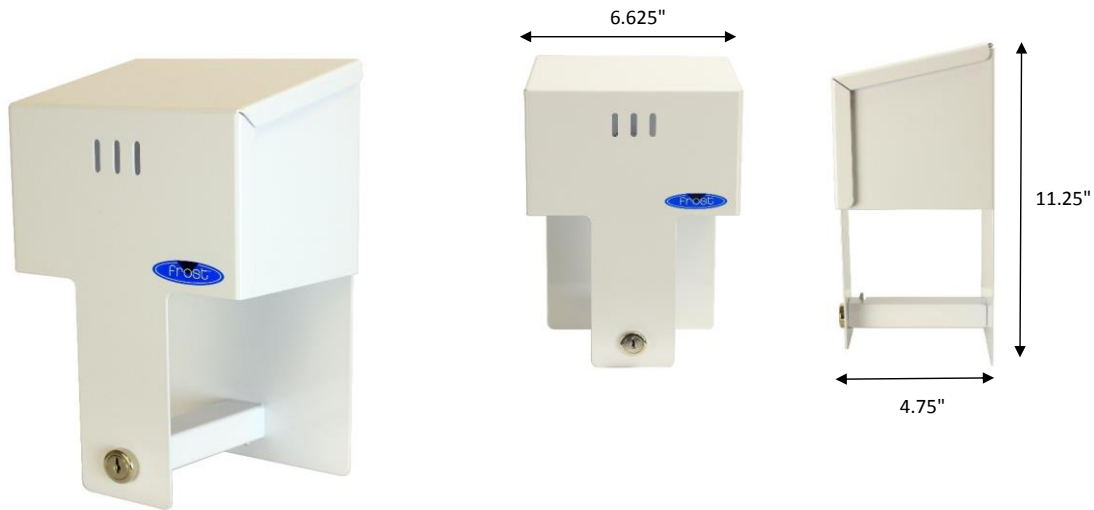

- Quality
- Value
- Service

**Tech
Reference**

Hygienic Solutions at Work

Roll Toilet Tissue Dispenser

Code 159: Vertical double roll in white epoxy finish

Specifications:

Site location: Ideal for areas requiring a heavy duty economical dispenser. Semi-concealed top promotes the use of one roll at a time.

Dispensing: Dispenses all standard toilet tissue rolls including 4.2" x 4.5", 500 sheet rolls.

Features: Capacity of two rolls per unit. Comes with keyed tumbler lock to prevent pilferage and vandalism. Front loading for easy service and maintenance. Tissue rolls are not removable without keyed access. Welded construction of both 18 ga. (front) and 20 ga. (back) cold rolled steel. Body secured to back with full length piano hinge.

Shipping Weight: 1.35 kg. (3 lbs.)

Installation: For unrestricted access, bottom of top roll to floor should not exceed 44" (111.7). Mounting screws provided.

Description and specifications applicable on date issued. Frost reserves the right to make improvements or changes without notice.

Spécifications

Numéro du produit : 159

Solutions Hygiéniques Au Travail

DISTRIBUTEUR DE PAPIER HYGIËNIQUE EN ROULEAU

Code 159: Vertical à double rouleaux, fini époxyde blanc

Caractéristiques:

Emplacement : Parfait dans les lieux nécessitant un distributeur robuste et économique. Le couvercle semi-dissimulé favorise l'utilisation d'un rouleau à la fois.